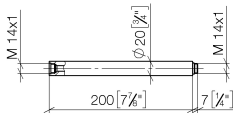

Extension for shower with fixed riser 200 mm - Durabronss (23kt Gold)

IMO

12 120 970

	Durabronss (23kt Gold)	12 120 970-09
	Brushed Light Gold	12 120 970-27

Fits: IMO, LULU, MADISON, MEM, TARA,
CL.1, LISSÉ, VAIA, META, CYO

Extension for shower with fixed riser 200 mm - Durabronze (23kt Gold)

IMO

12 120 970

12 120 970

mm [inches]

12 120 970

Parts for other finishes can be found here: [Brushed Light Gold](#)

Spare parts list

No.	Item Number	Name	Quantity used	Delivery time
1	90 14 10 011 00 90	seal	1	2
2	09 24 04 180-09	extension	1	60