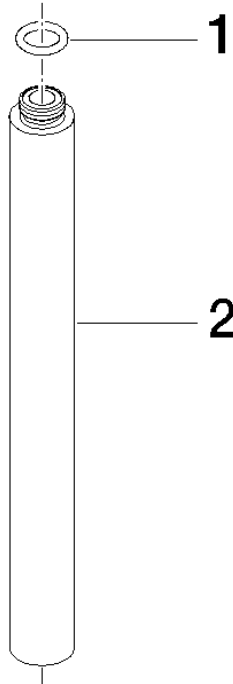

Extension for shower with fixed riser 200 mm - Durabronss (23kt Gold)

IMO

12 120 970

	Durabronss (23kt Gold)	12 120 970-09
	Brushed Light Gold	12 120 970-27

Fits: IMO, LULU, MADISON, MEM, TARA,
CL.1, LISSÉ, VAIA, META, CYO

Extension for shower with fixed riser 200 mm - Durabronze (23kt Gold)

IMO

12 120 970

12 120 970

mm [inches]

12 120 970

Parts for other finishes can be found here: [Brushed Light Gold](#)

Spare parts list

No.	Item Number	Name	Quantity used	Delivery time
1	90 14 10 011 00 90	seal	1	2
2	09 24 04 180-09	extension	1	60